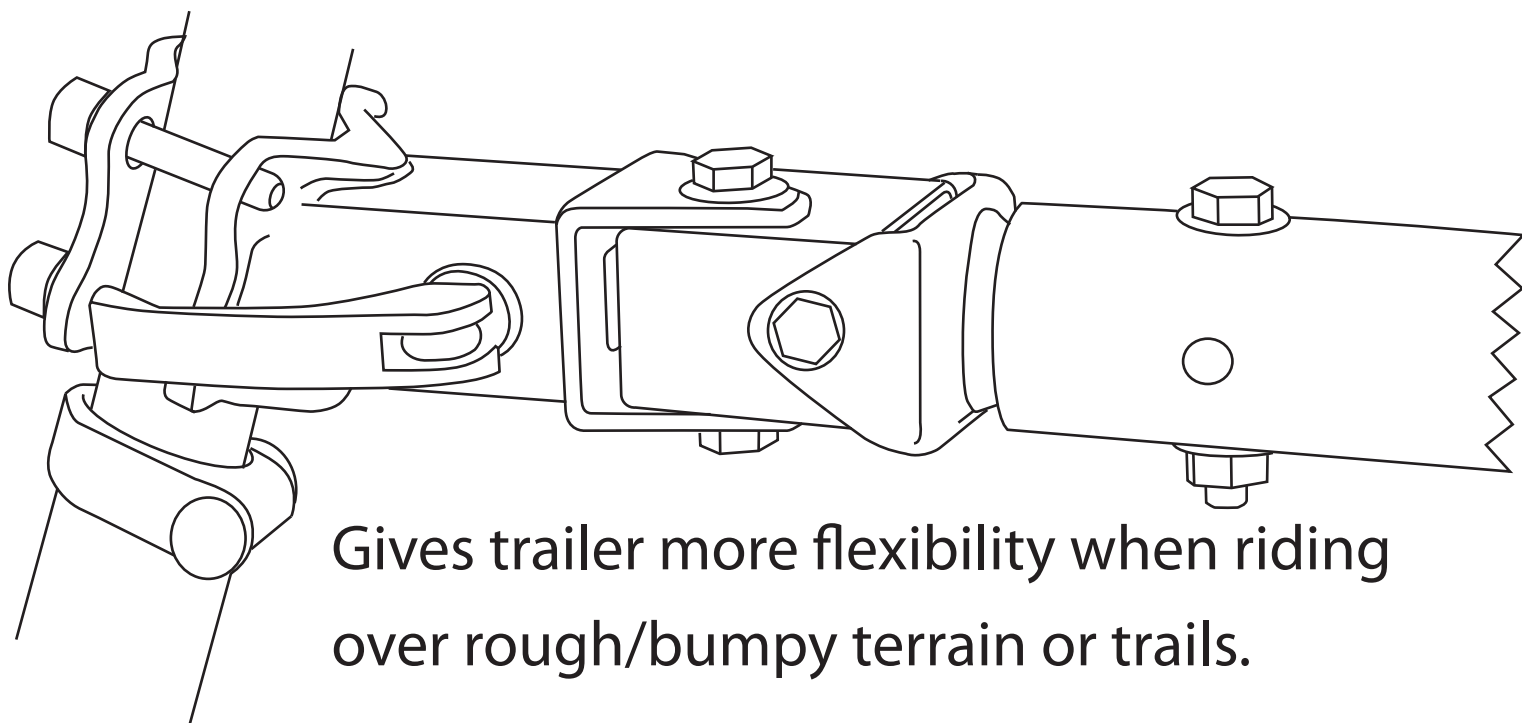

You can configure the Coupler Hitch in 2 different ways of your choice:

Recommended for young beginner riders.
Rider relies on you to provide stability.

Gives trailer more flexibility when riding
over rough/bumpy terrain or trails.